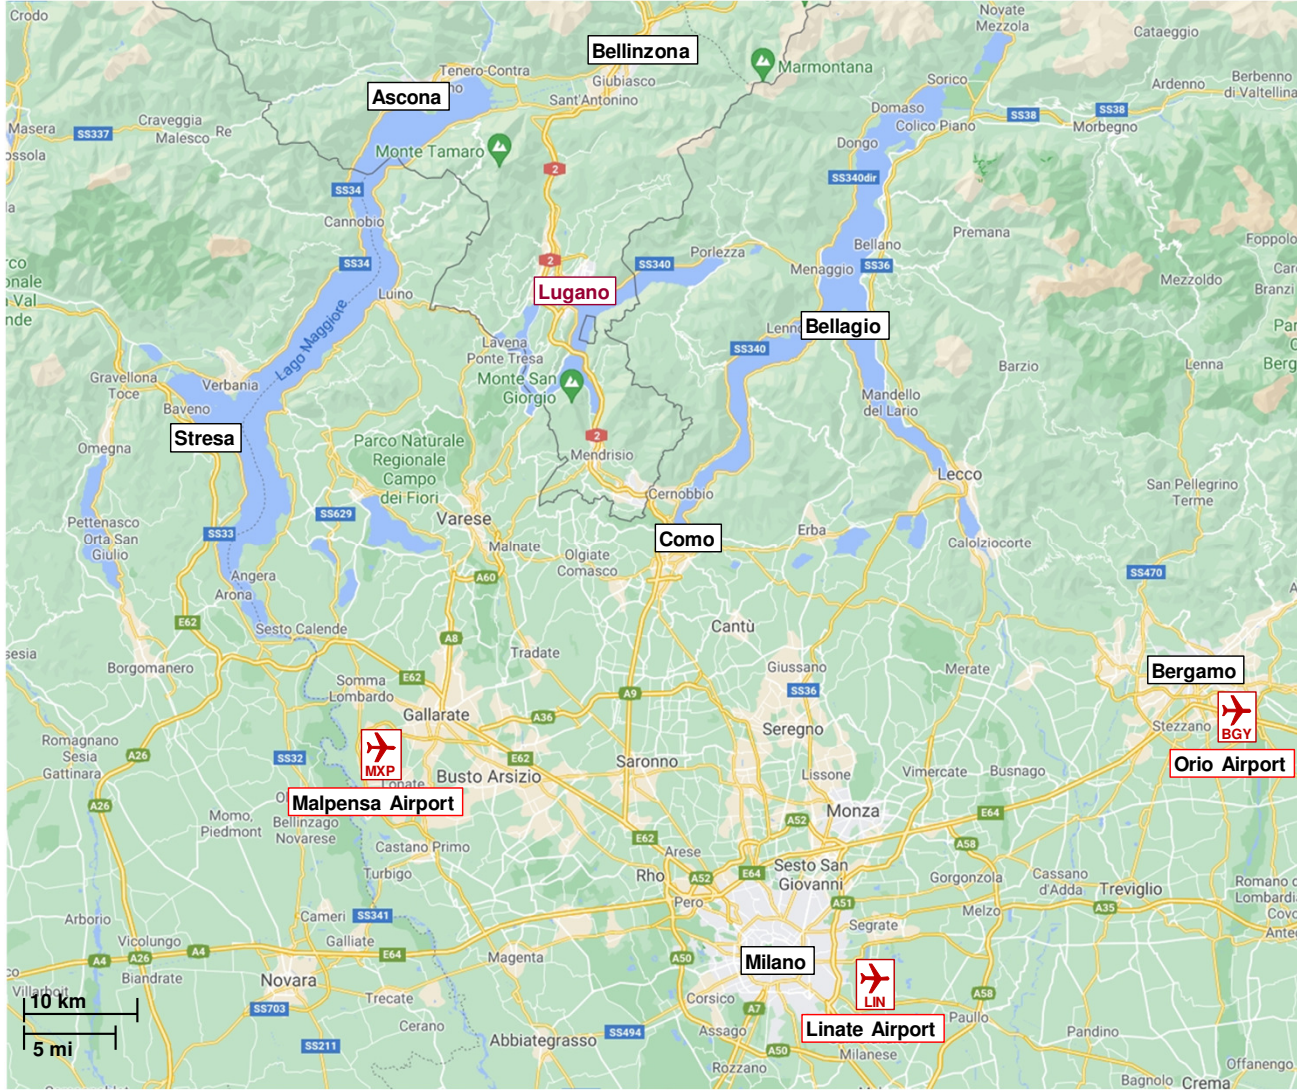

ACCESS & TRAVEL INFORMATION

3DBODY.TECH Conference & Expo - Lugano, Switzerland

LUGANO, SWITZERLAND

Lugano is situated in Ticino, an alpine canton in a strategic geographic position, directly on the north-south international axis of the St. Gotthard route E35 (Milan-Lugano-Basel). Lugano is easy to reach by several means of public transportation and by means of private transport.

Lugano is within driving distance from a number of major destinations:

Como (I) 40km, Milano (I) 80km, Lucerne (CH) 170km, Zurich (CH) 200km, Basel (CH) 260km, Venice (I) 340km, Geneva (CH) 370km, Florence (I) 400km, Munich (D) 420km, Stuttgart (D) 430km, Frankfurt (D) 590km, Rome (I) 660km, Paris (F) 770km, Vienna (A) 830km.

www.sbb.ch/en/home.html

Other airports: Milan Linate (LIN), Milano Orio (BGY)

Milan Linate (LIN) and Milan Orio (BGY)

Both airports are also at reachable distance, connected to Lugano by rail (but not directly).

TRAVELING BY CAR OR TRAIN

Traveling by car: Lugano is situated in a strategic geographic position, directly on the north-south international axis of the St. Gotthard route E35 (Milan-Lugano-Basel).

Traveling by train: Swiss rail and public transportation network, www.sbb.ch/en