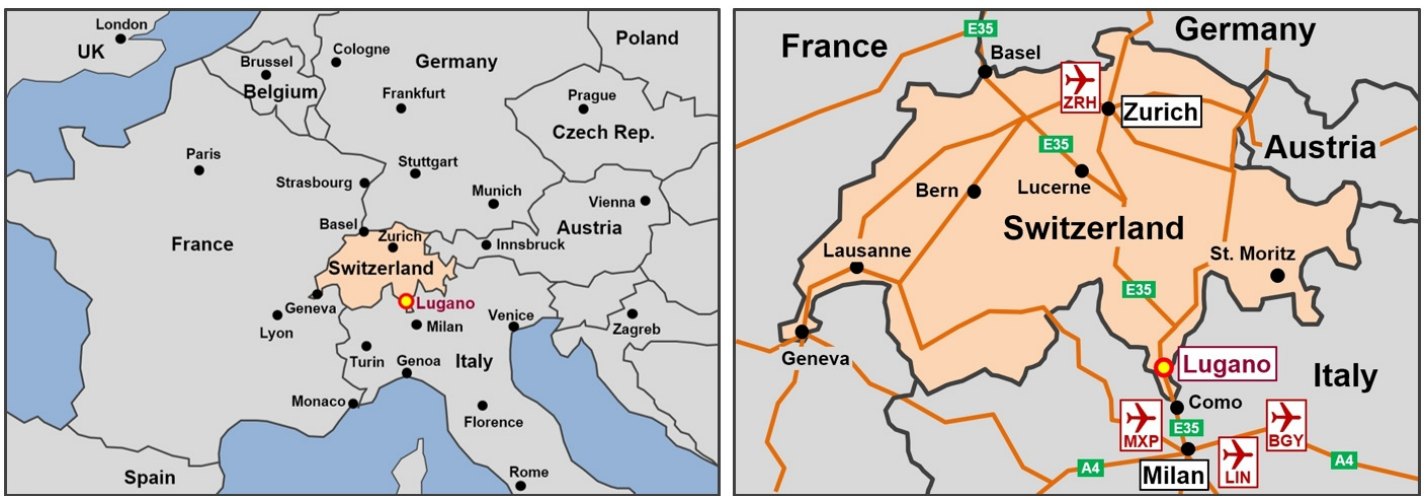

ACCESS & TRAVEL INFORMATION

3DBODY.TECH Conference & Expo - Lugano, Switzerland

LUGANO, SWITZERLAND

Lugano is situated in Ticino, an alpine canton in a strategic geographic position, directly on the north-south international axis of the St. Gotthard route E35 (Milan-Lugano-Basel). Lugano is easy to reach by several means of public transportation and by means of private transport.

The main and closest airport is Milan Malpensa international airport (MXP). It is situated 70km from Lugano and directly connected by rail; it is ideal for short-to-long-distance connections and low-cost flights.

The main airport in Switzerland is Zurich international airport (ZRH). It is located 200km from Lugano with connections by rail.

Milan Linate (LIN) and Milan Orio (BGY) airports are also at reachable distances and connected by rail to Lugano (but not directly).

Lugano is within driving distance from a number of major destinations:

Como (I) 40km, Milano (I) 80km, Lucerne (CH) 170km, Zurich (CH) 200km, Basel (CH) 260km, Venice (I) 340km, Geneva (CH) 370km, Florence (I) 400km, Munich (D) 420km, Stuttgart (D) 430km, Frankfurt (D) 590km, Rome (I) 660km, Paris (F) 770km, Vienna (A) 830km.