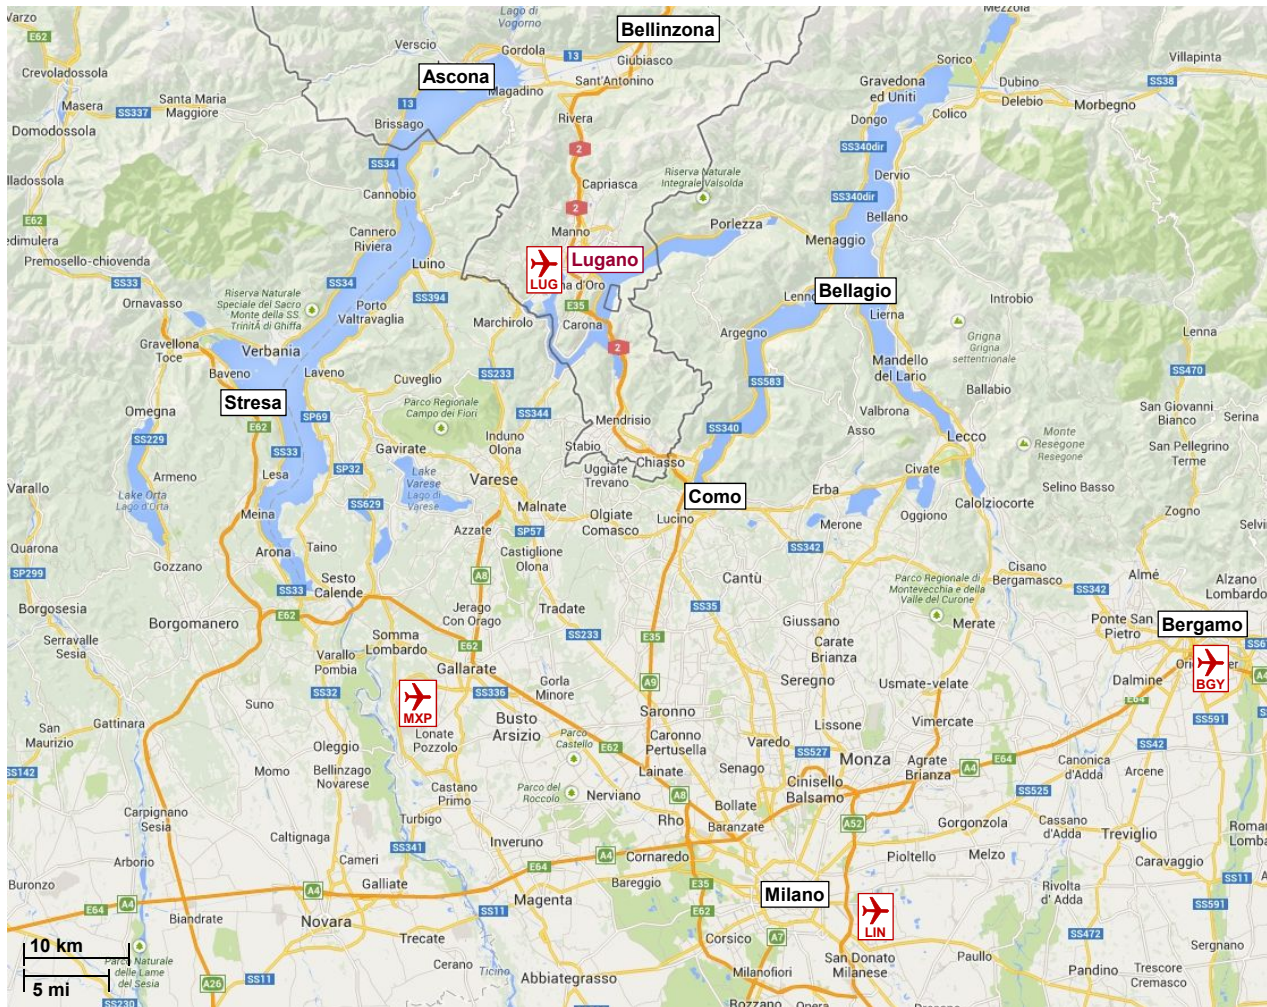

TRAVELING BY CAR OR TRAIN

Traveling by car: Lugano is situated in a strategic geographic position, directly on the north-south international axis of the St. Gotthard route E35 (Milan-Lugano-Base).

Traveling by train: Swiss rail and public transportation network, www.sbb.ch/en